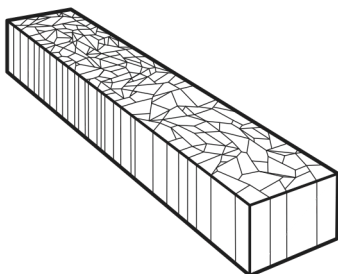

BRENTCOMBER

SHATTERED TABLE Western Red Cedar / Clear Hardwax Oil, Dimensions Shown 40" Dia. x 15"H

SHATTERED ROUND

**WESTERN RED
CEDAR / DOUGLAS
FIR** Hardwax Oil /
Rubio Monocoat

40" Dia. x 15"H
102cm x 38cm

170 lbs.
77 kg.

BRENT COMBER

BRENTCOMBER

SHATTERED SQUARE

DOUGLAS-FIR / WESTERN RED CEDAR
Hardwax Oil / Rubio Monocoat

20" x 20" x 12"H
51cm x 51cm x 30cm

LARGE SHATTERED SQUARE

DOUGLAS-FIR / WESTERN RED CEDAR
Hardwax Oil / Rubio Monocoat

38" x 38" x 12"H
97cm x 97cm x 30cm

SHATTERED RECTANGLE

DOUGLAS-FIR / WESTERN RED CEDAR
Hardwax Oil / Rubio Monocoat

20" x 58" x 12"H
51cm x 147cm x 30cm

LONG SHATTERED RECTANGLE

DOUGLAS-FIR / WESTERN RED CEDAR
Hardwax Oil / Rubio Monocoat

16" x 80" x 12"H
41cm x 203cm x 30cm