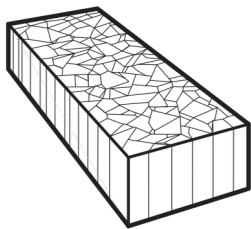

BRENTCOMBER

SHATTERED TABLE Western Red Cedar / Clear Hardwax Oil, Dimensions Shown 40" Dia. x 15"H

SHATTERED ROUND

**WESTERN RED
CEDAR / DOUGLAS
FIR** Hardwax Oil /
Rubio Monocoat

40" Dia. x 15"H
102cm x 38cm

170 lbs.
77 kg.

BRENT COMBER

BRENTCOMBER

SHATTERED SQUARE

DOUGLAS-FIR / WESTERN RED CEDAR
Hardwax Oil / Rubio Monocoat

20" x 20" x 12"H
51cm x 51cm x 30cm

LARGE SHATTERED SQUARE

DOUGLAS-FIR / WESTERN RED CEDAR
Hardwax Oil / Rubio Monocoat

38" x 38" x 12"H
97cm x 97cm x 30cm

SHATTERED RECTANGLE

DOUGLAS-FIR / WESTERN RED CEDAR
Hardwax Oil / Rubio Monocoat

20" x 58" x 12"H
51cm x 147cm x 30cm

LONG SHATTERED RECTANGLE

DOUGLAS-FIR / WESTERN RED CEDAR
Hardwax Oil / Rubio Monocoat