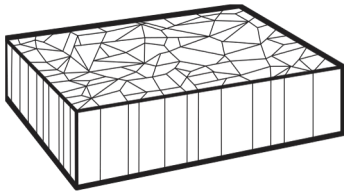

BRENTCOMBER

SHATTERED TABLE Western Red Cedar / Clear Hardwax Oil, Dimensions Shown 40" Dia. x 15"H

SHATTERED ROUND

**WESTERN RED
CEDAR / DOUGLAS
FIR** Hardwax Oil /
Rubio Monocoat

40" Dia. x 15"H
102cm x 38cm

170 lbs.
77 kg.

BRENT COMBER

BRENTCOMBER

SHATTERED SQUARE

DOUGLAS-FIR / WESTERN RED CEDAR
Hardwax Oil / Rubio Monocoat

20" x 20" x 12"H
51cm x 51cm x 30cm

LARGE SHATTERED SQUARE

DOUGLAS-FIR / WESTERN RED CEDAR
Hardwax Oil / Rubio Monocoat

38" x 38" x 12"H
97cm x 97cm x 30cm

SHATTERED RECTANGLE

DOUGLAS-FIR / WESTERN RED CEDAR
Hardwax Oil / Rubio Monocoat

20" x 58" x 12"H
51cm x 147cm x 30cm

LONG SHATTERED RECTANGLE

DOUGLAS-FIR / WESTERN RED CEDAR
Hardwax Oil / Rubio Monocoat

16" x 80" x 12"H
41cm x 203cm x 30cm