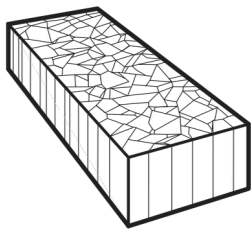

BRENTCOMBER

SHATTERED ROUND

**WESTERN RED
CEDAR / DOUGLAS
FIR** Hardwax Oil /
Rubio Monocoat

40" Dia. x 15"H
102cm x 38cm

170 lbs.
77 kg.

BRENT COMBER

BRENTCOMBER

SHATTERED SQUARE

DOUGLAS-FIR / WESTERN RED CEDAR
Hardwax Oil / Rubio Monocoat

20" x 20" x 12"H
51cm x 51cm x 30cm

LARGE SHATTERED SQUARE

DOUGLAS-FIR / WESTERN RED CEDAR
Hardwax Oil / Rubio Monocoat

38" x 38" x 12"H
97cm x 97cm x 30cm

SHATTERED RECTANGLE

DOUGLAS-FIR / WESTERN RED CEDAR
Hardwax Oil / Rubio Monocoat

20" x 58" x 12"H
51cm x 147cm x 30cm

LONG SHATTERED RECTANGLE

DOUGLAS-FIR / WESTERN RED CEDAR
Hardwax Oil / Rubio Monocoat

16" x 80" x 12"H
41cm x 203cm x 30cm