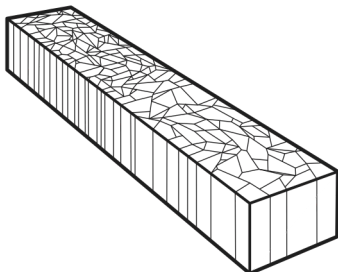

BRENTCOMBER

SHATTERED ROUND

**WESTERN RED
CEDAR / DOUGLAS
FIR** Hardwax Oil /
Rubio Monocoat

40" Dia. x 15"H
102cm x 38cm

170 lbs.
77 kg.

BRENT COMBER

BRENTCOMBER

SHATTERED SQUARE

DOUGLAS-FIR / WESTERN RED CEDAR
Hardwax Oil / Rubio Monocoat

20" x 20" x 12"H
51cm x 51cm x 30cm

LARGE SHATTERED SQUARE

DOUGLAS-FIR / WESTERN RED CEDAR
Hardwax Oil / Rubio Monocoat

38" x 38" x 12"H
97cm x 97cm x 30cm

SHATTERED RECTANGLE

DOUGLAS-FIR / WESTERN RED CEDAR
Hardwax Oil / Rubio Monocoat

20" x 58" x 12"H
51cm x 147cm x 30cm

LONG SHATTERED RECTANGLE

DOUGLAS-FIR / WESTERN RED CEDAR
Hardwax Oil / Rubio Monocoat

16" x 80" x 12"H
41cm x 203cm x 30cm