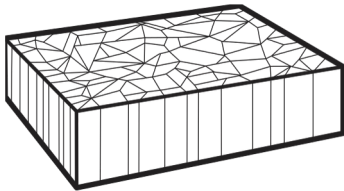

BRENTCOMBER

SHATTERED ROUND

**WESTERN RED
CEDAR / DOUGLAS
FIR** Hardwax Oil /
Rubio Monocoat

40" Dia. x 15"H
102cm x 38cm

170 lbs.
77 kg.

BRENT COMBER

BRENTCOMBER

SHATTERED SQUARE

DOUGLAS-FIR / WESTERN RED CEDAR
Hardwax Oil / Rubio Monocoat

20" x 20" x 12"H
51cm x 51cm x 30cm

LARGE SHATTERED SQUARE

DOUGLAS-FIR / WESTERN RED CEDAR
Hardwax Oil / Rubio Monocoat

38" x 38" x 12"H
97cm x 97cm x 30cm

SHATTERED RECTANGLE

DOUGLAS-FIR / WESTERN RED CEDAR
Hardwax Oil / Rubio Monocoat

20" x 58" x 12"H
51cm x 147cm x 30cm

LONG SHATTERED RECTANGLE

DOUGLAS-FIR / WESTERN RED CEDAR
Hardwax Oil / Rubio Monocoat

16" x 80" x 12"H
41cm x 203cm x 30cm