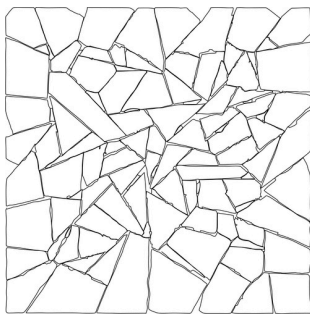

BRENTCOMBER

ILLUMINATED SHATTERED SQUARE, Western red cedar, Clear Hardwax Oil, Dimensions Shown 36" x 36" x 4"

WESTERN RED CEDAR
Hardwax Oil / Rubio
Monocoat

36" x 36"H x 4"
91cm x 91cm x 10cm

58 lbs
26 kg

*Please inquire about
custom sizing and
outdoor options

BRENTCOMBER

ILLUMINATED SHATTERED SQUARE, Western red cedar, Clear Hardwax Oil, Dimensions Shown 36" Dia.

WESTERN RED CEDAR
Hardwax Oil / Rubio
Monocoat

36" Dia. x 4"
91cm Dia. x 10cm

58 lbs
26 kg

*Please inquire about
custom sizing and
outdoor options

BRENTCOMBER

ILLUMINATED SHATTERED RECTANGLE, Western red cedar, Ebony Hardwax Oil, Dimensions Shown 48" x 84" x 3"