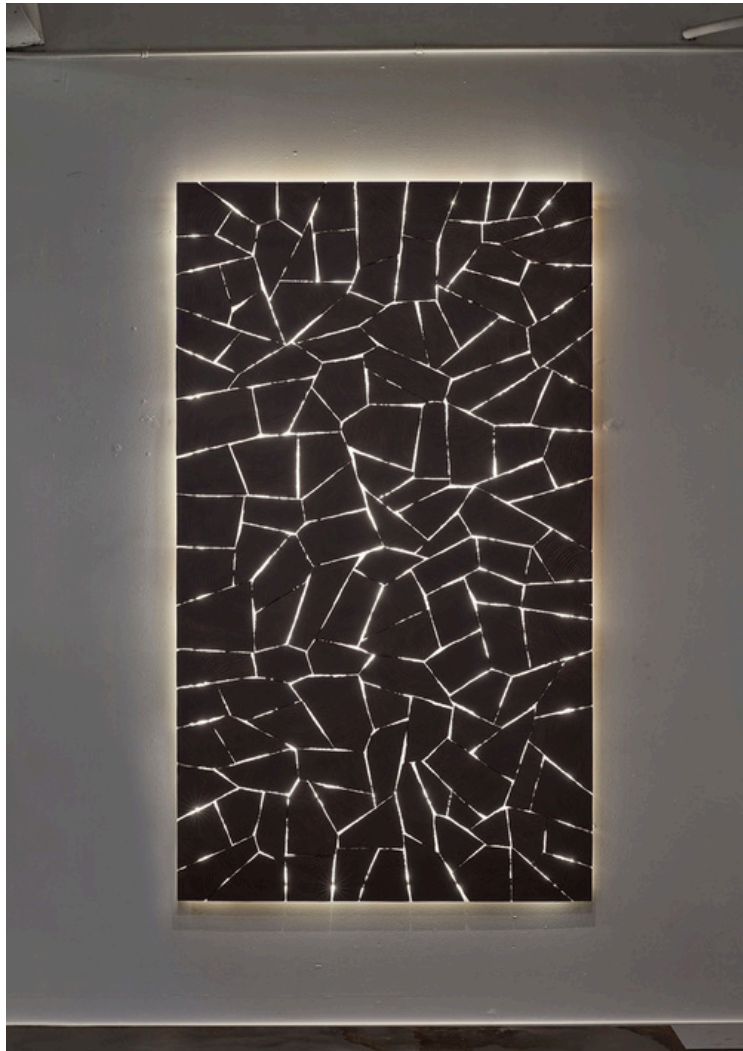

BRENTCOMBER

ILLUMINATED SHATTERED SQUARE, Western red cedar, Clear Hardwax Oil, Dimensions Shown 36" x 36" x 4"

WESTERN RED CEDAR
Hardwax Oil / Rubio
Monocoat

36" x 36"H x 4"
91cm x 91cm x 10cm

58 lbs
26 kg

*Please inquire about
custom sizing and
outdoor options

BRENTCOMBER

ILLUMINATED SHATTERED SQUARE, Western red cedar, Clear Hardwax Oil, Dimensions Shown 36" Dia.

WESTERN RED CEDAR
Hardwax Oil / Rubio
Monocoat

36" Dia. x 4"
91cm Dia. x 10cm

58 lbs
26 kg

*Please inquire about
custom sizing and
outdoor options

BRENTCOMBER

ILLUMINATED SHATTERED RECTANGLE, Western red cedar, Ebony Hardwax Oil, Dimensions Shown 48" x 84" x 3"

WESTERN RED CEDAR
Hardwax Oil / Rubio
Monocoat

48" x 84" x 3"
121cm x 213cm x 8cm

*Please inquire about
custom sizing and
outdoor options