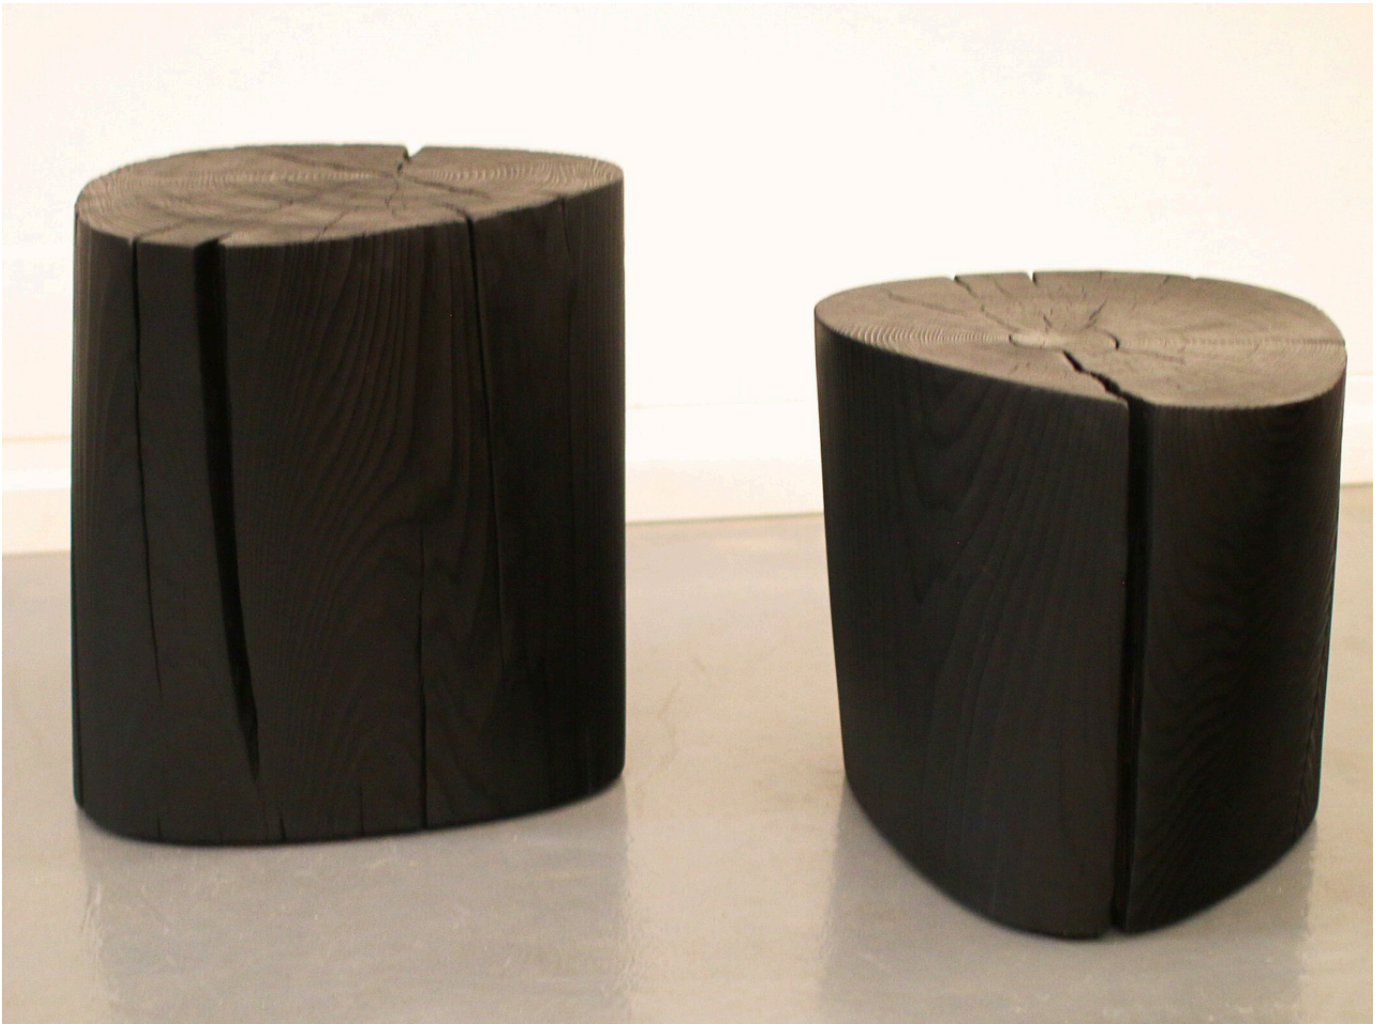

# BRENTCOMBER

**SEAGLASS STOOL**, Western Red Cedar, Scorched, Black Hardwax Oil,  
Dimensions Shown 17"D x 20"W x 18"H, 17"D x 20"W x 22"H

---

**WESTERN RED CEDAR**  
Hardwax Oil / Rubio  
Monocoat

26.25" x 24.75" x 22.5"H  
67cm x 63cm x 57cm